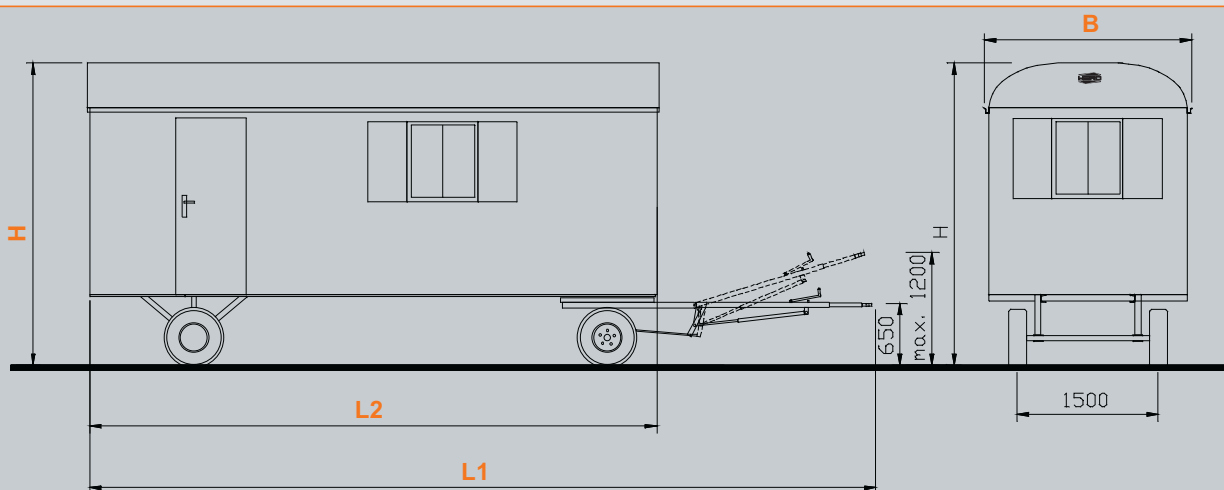

Expertise. Experience. Innovation.

Site Welfare Trailer WEIRO® **SOLID** type BM-A to BM-E

Specification

Chassis

- painted chassis
- solid chassis made from u profile steel
- ring hitch
- front axle on centre pivot plate without suspension, track width 150 cm
- automatic reverse overrun brake
- hand brake on front axle
- Rear axle rigid axle, unbraked, track width 150 cm
- lighting equipment 12 V

Floor

- painted, water resistant particle board
- polystyrene thermal insulation
- painted particle board with optional skid resistant PVC floor covering bonded over the entire surface

Door/Window

- steel door 750 x 1875 mm, profile cylinder lock, optional breaking and entering security
- door check strap
- solid galvanized stair, 3-step
- sliding window 750 x 850 mm with safety glass; optional breaking and entering security

Roof

- Strong, arched design
- Galvanized steel, folded lengthways for strength, 2 galvanized steel gutters
- rock wool insulation
- inside lining plastic coated wood material board

Dimensions	Total Length L1	Body Length L2	Body Width B	optional	Inside Height	Outer Height H
Solid BM-A	apprx. 635 cm	apprx. 400 cm	apprx. 220 cm	apprx. 240 / 250 cm	apprx. 230 cm	apprx. 320 cm
Solid BM-B	apprx. 735 cm	apprx. 500 cm	apprx. 220 cm	apprx. 240 / 250 cm	apprx. 230 cm	apprx. 320 cm
Solid BM-C	apprx. 835 cm	apprx. 600 cm	apprx. 220 cm	apprx. 240 / 250 cm	apprx. 230 cm	apprx. 320 cm
Solid BM-D	apprx. 935 cm	apprx. 700 cm	apprx. 220 cm	apprx. 240 / 250 cm	apprx. 230 cm	apprx. 320 cm
Solid BM-E	apprx. 1035 cm	apprx. 800 cm	apprx. 220 cm	apprx. 240 / 250 cm	apprx. 230 cm	apprx. 320 cm